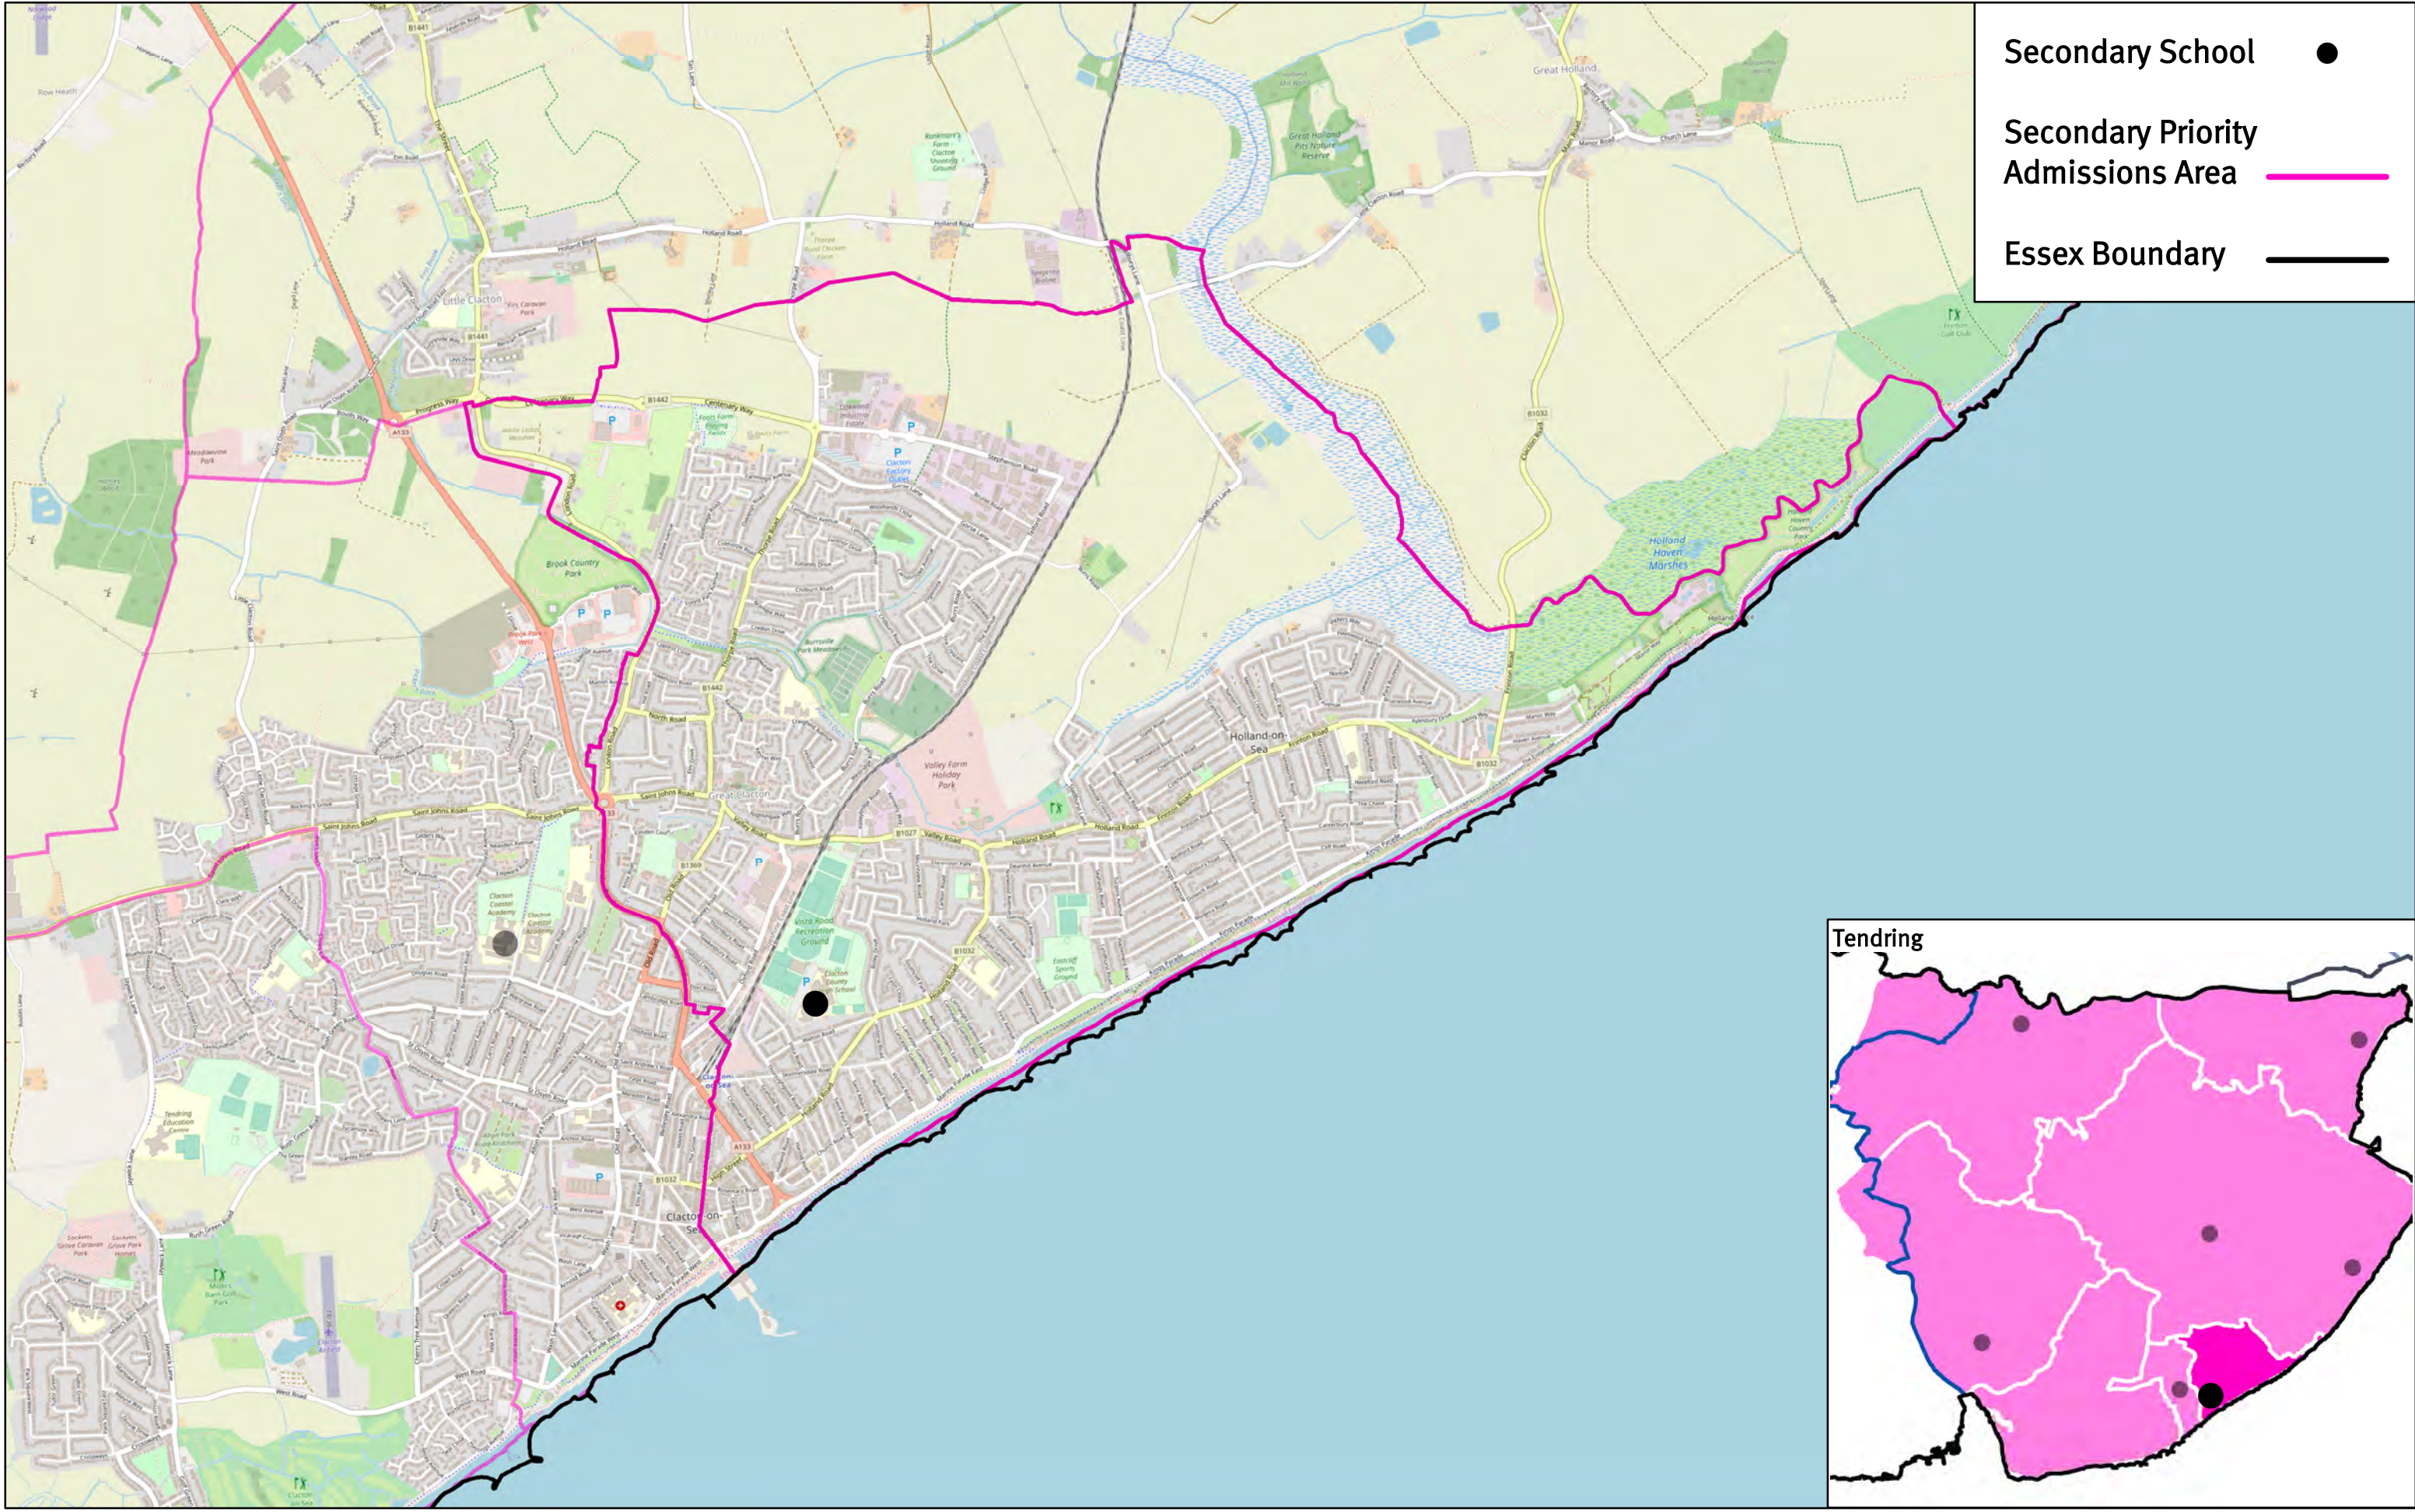

Clacton County High School, Tendring

Secondary School ●
Secondary Priority Admissions Area —
Essex Boundary —

0 0.25 0.5 1 Miles
1:25,000
When Printed at A3

Service Layer Credits: (c) OpenStreetMap and contributors,
Creative Commons-Share Alike License (CC-BY-SA)